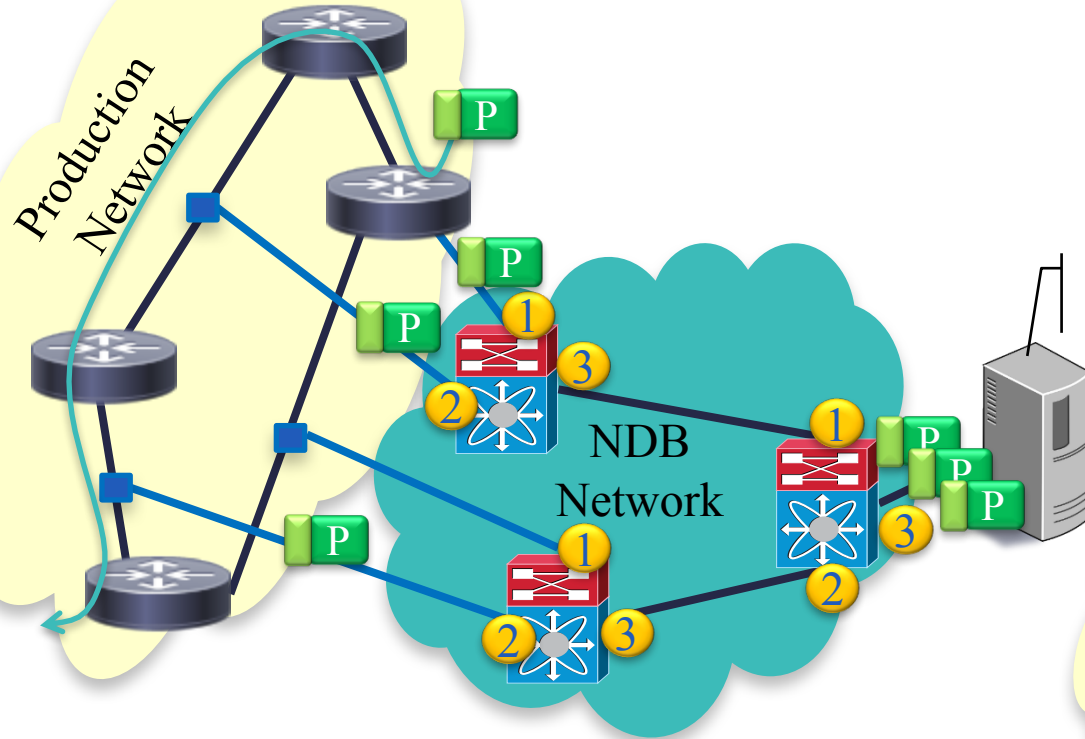

INDeeD: In-Network De-Duplication

P4 challenges

- Dynamically update state
- 4 implementations

E.g., 5 tuple

Collector

Flow ID	Port
A1,A2,T,P1,P2	1
A1,A3,T,P3,P4	2
...	